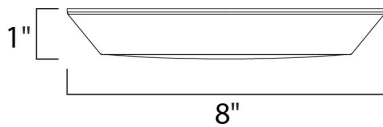

**PRODUCT DESCRIPTION**

Now you can convert a standard 3" outlet box to a low profile LED recessed fixture. Convert's patent pending design allows for the driver to install into an electrical box which requires no fire rated cover. This creates a fixture with only a 1" extension from the ceiling. High efficiency and smooth dimming down to 5% make this an excellent choice for hallways, kitchen, and utility lighting.

**MEASUREMENTS**

DIMENSION : 8" L x 8" W x 1" H  
 HANGING WEIGHT : 1.8 lb

**LAMPING**

INPUT VOLTAGE : 120V  
 LUMENS : 1,100 Rated  
 BULB : 1 x 15W LED PCB Integrated , 15W Total  
 BULB INCLUDED : (Integrated)  
 DIMMABLE : Triac CL  
 CRI : 80+ CRI  
 COLOR\_TEMP : 4000K