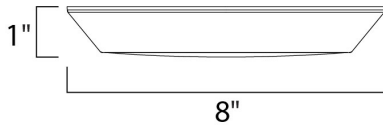

PRODUCT DESCRIPTION

Now you can convert a standard 3" outlet box to a low profile LED recessed fixture. Convert's patent pending design allows for the driver to install into an electrical box which requires no fire rated cover. This creates a fixture with only a 1" extension from the ceiling. High efficiency and smooth dimming down to 5% make this an excellent choice for hallways, kitchen, and utility lighting.

MEASUREMENTS

DIMENSION : 8" L x 8" W x 1" H
 HANGING WEIGHT : 1.8 lb

LAMPING

INPUT VOLTAGE : 120V
 LUMENS : 1,050 Rated (743 Del.)
 BULB : 1 x 15W LED PCB Integrated , 15W Total
 BULB INCLUDED : (Integrated)
 DIMMABLE : Triac CL
 CRI : 80+ CRI
 COLOR_TEMP : 2800 /2900K