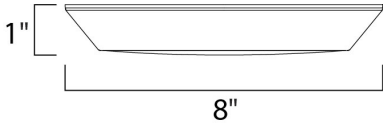

PRODUCT DESCRIPTION

Now you can convert a standard 3" outlet box to a low profile LED recessed fixture. Convert's patent pending design allows for the driver to install into an electrical box which requires no fire rated cover. This creates a fixture with only a 1" extension from the ceiling. High efficiency and smooth dimming down to 5% make this an excellent choice for hallways, kitchen, and utility lighting.

MEASUREMENTS

DIMENSION : 8" L x 8" W x 1" H
 HANGING WEIGHT : 1.8 lb

LAMPING

INPUT VOLTAGE : 120V
 LUMENS : 1,050 Rated (743 Del.)
 BULB : 1 x 15W LED PCB Integrated , 15W Total
 BULB INCLUDED : (Integrated)
 DIMMABLE : Triac CL
 CRI : 80+ CRI
 COLOR_TEMP : 2800 /2900K