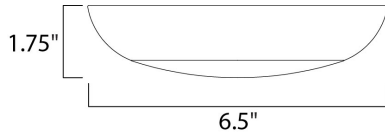

PRODUCT DESCRIPTION

This very compact LED flush mount directly installs on any 4" junction box and gives the look of a recessed trim. Constructed of Die Cast Aluminum, the Diverse luminaire is dimmable and also approved for wet or damp locations so it can be used in virtually any ceiling application, including showers.

MEASUREMENTS

DIMENSION : 6.5" L x 6.5" W x 1.75" H
 HANGING WEIGHT : 0.71 lb

LAMPING

INPUT VOLTAGE : 120V
 LUMENS : 700 Rated (425 Del.)
 BULB : 1 x 10W LED AC Integrated , 10W Total
 BULB INCLUDED : (Integrated)
 DIMMABLE : Triac CL
 CRI : 80+ CRI
 COLOR_TEMP : 3000K