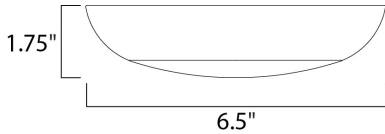

PRODUCT DESCRIPTION

This very compact LED flush mount directly installs on any 4" junction box and gives the look of a recessed trim. Constructed of Die Cast Aluminum, the Diverse luminaire is dimmable and also approved for wet or damp locations so it can be used in virtually any ceiling application, including showers.

MEASUREMENTS

DIMENSION : 6.5" L x 6.5" W x 1.75" H
 HANGING WEIGHT : 0.71 lb

LAMPING

INPUT VOLTAGE : 120V
 LUMENS : 700 Rated (425 Del.)
 BULB : 1 x 10W LED AC Integrated , 10W Total
 BULB INCLUDED : (Integrated)
 DIMMABLE : Triac CL
 CRI : 80+ CRI
 COLOR_TEMP : 3000K