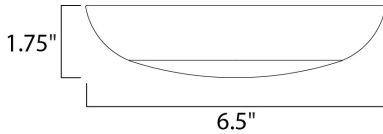

PRODUCT DESCRIPTION

This very compact LED flush mount directly installs on any 4" junction box and gives the look of a recessed trim. Constructed of Die Cast Aluminum, the Diverse luminaire is dimmable and also approved for wet or damp locations so it can be used in virtually any ceiling application, including showers.

MEASUREMENTS

DIMENSION : 6.5" L x 6.5" W x 1.75" H
 HANGING WEIGHT : 0.71 lb

LAMPING

INPUT VOLTAGE : 120V
 LUMENS : 700 Rated (425 Del.)
 BULB : 1 x 10W LED AC Integrated , 10W Total
 BULB INCLUDED : (Integrated)
 DIMMABLE : Triac CL
 CRI : 80+ CRI
 COLOR_TEMP : 3000K