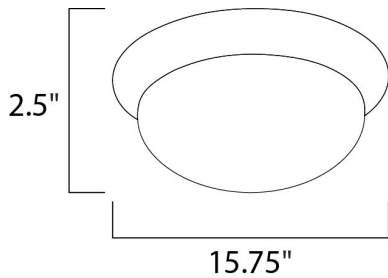

MEASUREMENTS

DIMENSION : 15.75" W x 2.5" H
 HANGING WEIGHT : 5.51 lb

LAMPING

INPUT VOLTAGE : 100-277V
 LUMENS : 1,137 Rated
 BULB : 1 x 15W LED LED , 15W Total
 BULB INCLUDED : (Included)
 DIMMABLE : No
 CRI : 80 CRI
 COLOR_TEMP : 3000K