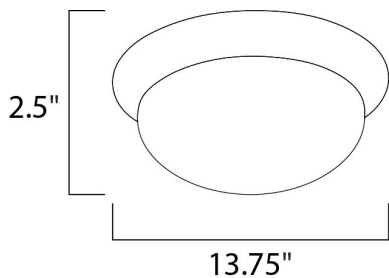

MEASUREMENTS

DIMENSION : 13.75" W x 2.5" H
 HANGING WEIGHT : 4.4 lb

LAMPING

INPUT VOLTAGE : 100-277V
 LUMENS : 1,000 Rated (716 Del.)
 BULB : 1 x 12W LED LED , 12W Total
 BULB INCLUDED : (Included)
 DIMMABLE : No
 CRI : 80 CRI
 COLOR_TEMP : 3000K