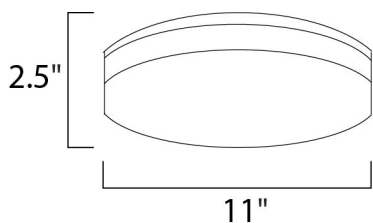

MEASUREMENTS

DIMENSION : 11" L x 11" W x 2.5" H
 HANGING WEIGHT : 1.71 lb

LAMPING

INPUT VOLTAGE : 120-277V
 LUMENS : 1,000 Rated (724 Del.)
 BULB : 1 x 12W LED PCB Integrated , 12W Total
 BULB INCLUDED : (Integrated)
 DIMMABLE : No
 CRI : 80+ CRI
 COLOR_TEMP : 3000K