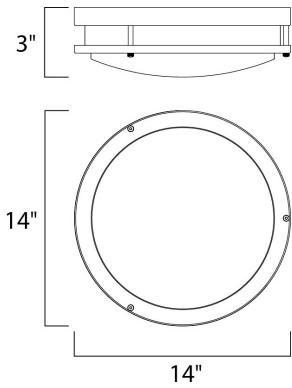

PRODUCT DESCRIPTION

Linear LED features energy efficient and low maintenance lighting with linear frames of metal finished in Satin Nickel and White acrylic diffusers.

MEASUREMENTS

DIMENSION : 14" L x 14" W x 3" H
 HANGING WEIGHT : 4.03 lb

LAMPING

INPUT VOLTAGE : V
 LUMENS : 1,101 Rated
 BULB : 1 x 18W LED LED , 18W Total
 BULB INCLUDED : (Integrated)
 DIMMABLE : No
 CRI : 80+ CRI
 COLOR_TEMP : 3000K

FINISHES OPTION

 Satin Nickel

GLASS

White WT