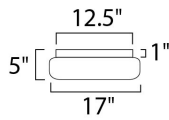

**PRODUCT DESCRIPTION**

Maxim Lighting's Cloud EE collection uses energy saving fluorescent T8 bulbs and features an electronic no flicker ballasts and acrylic lens.

**MEASUREMENTS**

DIMENSION : 48" L x 16" W x 6" H  
 HANGING WEIGHT : 13.23 lb

White WT

**MATERIAL**

Steel

**RATINGS**

cULus  
 Dry Location  
 CA Title 24

**ADDITIONAL**

INCANDESCENT WATTS: 1018  
 RATED LIFE 20000 Hours  
 OPERATING TEMPERATURE:  
 -20°C (-4°F), 40°C (104°F)

Always consult a qualified electrician before installing any lighting product.