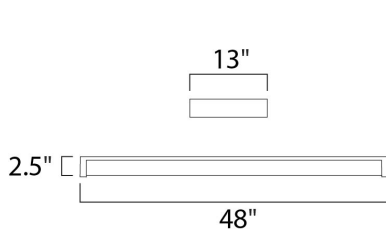

**PRODUCT DESCRIPTION**

Maxim Lighting's Wrap Around EE collection uses energy saving fluorescent T8 bulbs and features an electronic no flicker ballasts and acrylic lens.

**MEASUREMENTS**

DIMENSION : 48" L x 13" W x 2.5" H  
 HANGING WEIGHT : 8.95 lb

**LAMPING**

INPUT VOLTAGE : 120V  
 BULB : 4 x 32W Fluorescent Med Bi Pin T8 , 128W Total  
 BULB INCLUDED : (Not Included)  
 DIMMABLE : No

**FINISHES OPTION**

 White (WT)

**GLASS**

White WT

**MATERIAL**

Steel