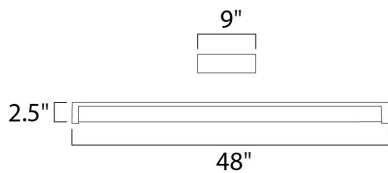

PRODUCT DESCRIPTION

Maxim Lighting's Wrap Around EE collection uses energy saving fluorescent T8 bulbs and features an electronic no flicker ballasts and acrylic lens.

MEASUREMENTS

DIMENSION : 48" L x 9" W x 2.5" H
 HANGING WEIGHT : 6.17 lb