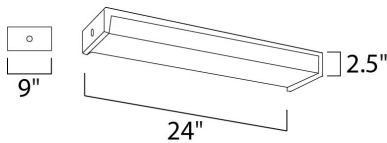

**PRODUCT DESCRIPTION**

Maxim Lighting's Wrap Around EE collection uses energy saving fluorescent T8 bulbs and features an electronic no flicker ballasts and acrylic lens.

**MEASUREMENTS**

DIMENSION : 24" L x 9" W x 2.5" H  
 MAX OAH : 2.2" OAH  
 HANGING WEIGHT : 3.83 lb