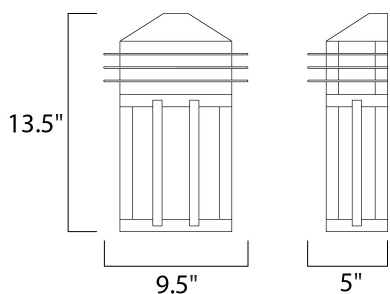

**PRODUCT DESCRIPTION**

Gatsby is a traditional, craftsman/mission style collection from Maxim Lighting International in two finishes, Burnished or Pewter, with Prairie Rib Frost glass.

**MEASUREMENTS**

DIMENSION : 9.5" W x 13.5" H x 5" Ext  
 BACK PLATE : 7" W x 11.5" H x 8" HCO  
 HANGING WEIGHT : 2.27 lb

**LAMPING**

INPUT VOLTAGE : 120V  
 BULB : 2 x 60W Incandescent E26 Medium , 120W Total  
 BULB INCLUDED : (Not Included)  
 DIMMABLE : Standard