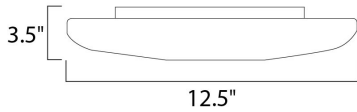

LAMPING

INPUT VOLTAGE : 120V
LUMENS : 1,050 Rated
BULB : 1 x 22W Fluorescent 4-Pin T9 Circline , 22W Total
BULB INCLUDED : (Included)
DIMMABLE : No
COLOR_TEMP : 3100K