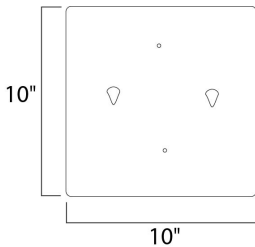

ADDITIONAL

INCANDESCENT WATTS: 95
RATED LIFE 11000 Hours
OPERATING TEMPERATURE:
-20°C (-4°F), 40°C (104°F)

MEASUREMENTS

DIMENSION : 11" L x 12.5" W x 3.5" H
MAX OAH : 10" W x 10" H
HANGING WEIGHT : 2.13 lb