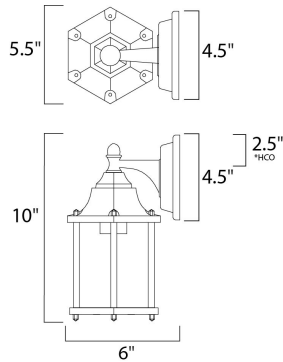

PRODUCT DESCRIPTION

Maxim Lighting's energy efficiency commitment to both the residential lighting and the home building industries will assure you a product line focused on your basic lighting needs. With the Side Door EE collection you not only will find quality lighting that is well designed, well priced and readily available, but also energy efficient featuring energy saving fluorescent lighting that saves money and allow for low maintenance.

MEASUREMENTS

DIMENSION : 5.5" W x 10" H x 6" Ext
BACK PLATE : 4.5" W x 4.5" H x 2.5" HCO
HANGING WEIGHT : 2.2 lb

LAMPING

INPUT VOLTAGE : 120V
LUMENS : 900 Rated
BULB : 1 x 13W Fluorescent GU24 , 13W Total
BULB INCLUDED : (Included)
DIMMABLE : No

FINISHES OPTION

- Black
- Empire Bronze
- White

GLASS

Frosted FT

MATERIAL

Die Cast Aluminum

RATINGS

cETLus
Wet Location

ADDITIONAL

INCANDESCENT WATTS: 82
RATED LIFE 10000 Hours
OPERATING TEMPERATURE:
-20°C (-4°F), 40°C (104°F)

Always consult a qualified electrician before installing any lighting product.