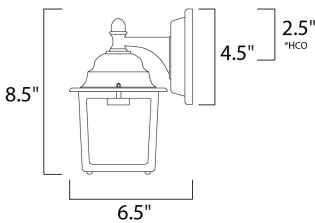

MEASUREMENTS

DIMENSION : 5.5" W x 8.5" H x 6.5" Ext
BACK PLATE : 4.5" W x 4.5" H x 2.5" HCO
HANGING WEIGHT : 1.87 lb

LAMPING

INPUT VOLTAGE : 120V
LUMENS : 900 Rated
BULB : 1 x 13W Fluorescent GU24 , 13W Total
BULB INCLUDED : (Included)
DIMMABLE : No
CRI : 80+ CRI
COLOR_TEMP : 2700K

FINISHES OPTION

- Black
- Rust Patina

GLASS

Frosted FT

MATERIAL

Die Cast Aluminum

RATINGS

Wet Location

ADDITIONAL

INCANDESCENT WATTS: 82
RATED LIFE 10000 Hours
OPERATING TEMPERATURE:
-20°C (-4°F), 40°C (104°F)

Always consult a qualified electrician before installing any lighting product.