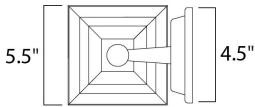

PRODUCT DESCRIPTION

Maxim Lighting's energy efficiency commitment to both the residential lighting and the home building industries will assure you a product line focused on your basic lighting needs. With the Side Door EE collection you not only will find quality lighting that is well designed, well priced and readily available, but also energy efficient featuring energy saving fluorescent lighting that saves money and allow for low maintenance.

MEASUREMENTS

DIMENSION : 5.5" W x 8.5" H x 6.5" Ext
BACK PLATE : 4.5" W x 4.5" H x 2.5" HCO
HANGING WEIGHT : 1.87 lb