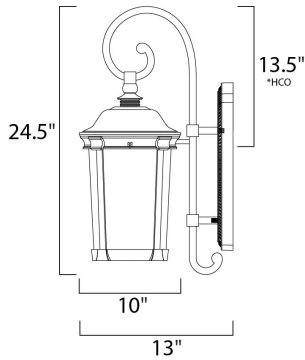

PRODUCT DESCRIPTION

Dover EE is a transitional style; energy saving collection finished in Bronze with Frosted Seedy glass.

MEASUREMENTS

DIMENSION : 10" W x 24.5" H x 13" Ext
MAX OAH : 7" W x 15.75" H
HANGING WEIGHT : 7.37 lb

LAMPING

INPUT VOLTAGE : 120V
LUMENS : 1,355 Rated
BULB : 1 x 18W Fluorescent GU24 , 18W Total
BULB INCLUDED : (Included)
DIMMABLE : No

FINISHES OPTION

Bronze (BZ)

GLASS

Seedy and Frosted CDFT

MATERIAL

Die Cast Aluminum

RATINGS

Wet Location

ADDITIONAL

OPERATING TEMPERATURE:
-20°C (-4°F), 40°C (104°F)

Always consult a qualified electrician before installing any lighting product.