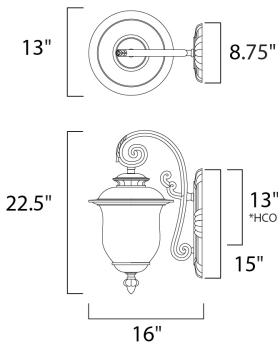

PRODUCT DESCRIPTION

Cambridia EE is a transitional style, energy saving collection from Maxim Lighting International in Chocolate finish with Frost Crackle glass.

MEASUREMENTS

DIMENSION : 13" W x 22.5" H x 16" Ext
BACK PLATE : 8.75" W x 15" H x 13" HCO
HANGING WEIGHT : 13.5 lb

LAMPING

INPUT VOLTAGE : 120V
LUMENS : 1,760 Rated
BULB : 1 x 26W Fluorescent GU24 , 26W Total
BULB INCLUDED : (Included)
DIMMABLE : No
CRI : 80+ CRI
COLOR_TEMP : 2700K

FINISHES OPTION

Chocolate (CH)

GLASS

Frost Crackle FC

MATERIAL

Die Cast Aluminum

RATINGS

Wet Location

ADDITIONAL

INCANDESCENT WATTS: 160
RATED LIFE 10000 Hours
OPERATING TEMPERATURE:
-20°C (-4°F), 40°C (104°F)

Always consult a qualified electrician before installing any lighting product.