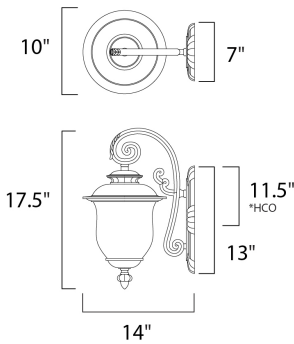

PRODUCT DESCRIPTION

Cambridia EE is a transitional style, energy saving collection from Maxim Lighting International in Chocolate finish with Frost Crackle glass.

MEASUREMENTS

DIMENSION : 10" W x 17.5" H x 14" Ext
BACK PLATE : 7" W x 13" H x 11.5" HCO
HANGING WEIGHT : 6.79 lb

LAMPING

INPUT VOLTAGE : 120V
LUMENS : 1,355 Rated
BULB : 1 x 18W Fluorescent GU24 , 18W Total
BULB INCLUDED : (Included)
DIMMABLE : No
CRI : 80+ CRI
COLOR_TEMP : 2700K

FINISHES OPTION

Chocolate (CH)

GLASS

Frost Crackle FC

MATERIAL

Die Cast Aluminum

RATINGS

Wet Location

ADDITIONAL

INCANDESCENT WATTS: 123
RATED LIFE 10000 Hours
OPERATING TEMPERATURE:
-20°C (-4°F), 40°C (104°F)

Always consult a qualified electrician before installing any lighting product.