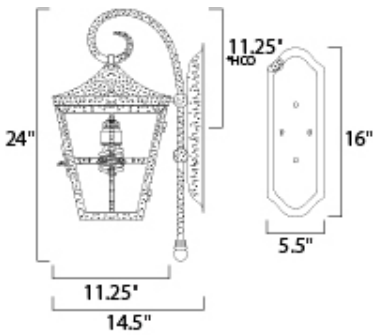

PRODUCT DESCRIPTION

Castille EE is a traditional, early American style collection from Maxim Lighting International in Country Forge finish with Seedy glass.

*height from center of outlet to the top of the fixture

MEASUREMENTS

DIMENSION : 11.25" W x 24" H x 14.5" Ext
 BACK PLATE : 5.5" W x 16" H x 11.25" HCO
 HANGING WEIGHT : 12.87 lb

LAMPING

INPUT VOLTAGE : 120V
 LUMENS : 1,760 Rated
 BULB : 1 x 26W Fluorescent GU24 , 26W Total
 BULB INCLUDED : (Included)
 DIMMABLE : No
 COLOR_TEMP : 2700K