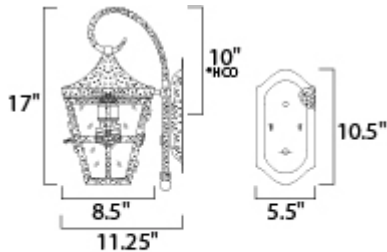

PRODUCT DESCRIPTION

Castille EE is a traditional, early American style collection from Maxim Lighting International in Country Forge finish with Seedy glass.

*Height from center of outlet to the top of the fixture

MEASUREMENTS

DIMENSION : 8.5" W x 17" H x 11.25" Ext
 BACK PLATE : 5.5" W x 10.5" H x 10" HCO
 HANGING WEIGHT : 7.7 lb

LAMPING

INPUT VOLTAGE : 120V
 LUMENS : 1,355 Rated
 BULB : 1 x 18W Fluorescent GU24 , 18W Total
 BULB INCLUDED : (Included)
 DIMMABLE : No
 COLOR_TEMP : 2700K