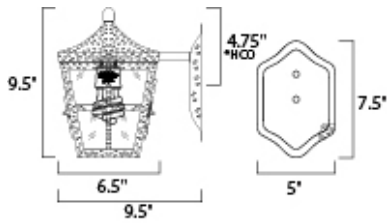

**PRODUCT DESCRIPTION**

Castille EE is a traditional, early American style collection from Maxim Lighting International in Country Forge finish with Seedy glass.

\*height from center of outlet to the top of the fixture

**MEASUREMENTS**

DIMENSION : 6.5" W x 9.5" H x 9.5" Ext  
 BACK PLATE : 5" W x 7.5" H x 4.75" HCO  
 HANGING WEIGHT : 6.16 lb

**LAMPING**

INPUT VOLTAGE : 120V  
 LUMENS : 900 Rated  
 BULB : 1 x 13W Fluorescent GU24 , 13W Total  
 BULB INCLUDED : (Included)  
 DIMMABLE : No  
 COLOR\_TEMP : 2700K