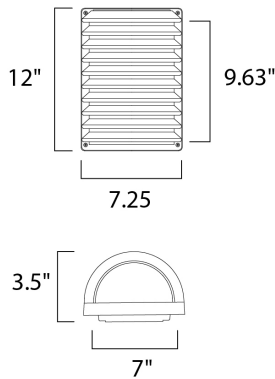

**MEASUREMENTS**

DIMENSION : 7.25" W x 12" H x 3.5" Ext  
 BACK PLATE : 7" W x 9.63" H x 6" HCO  
 HANGING WEIGHT : 4.25 lb

**LAMPING**

INPUT VOLTAGE : 120V  
 LUMENS : 1,355 Rated  
 BULB : 1 x 18W Fluorescent GU24 , 18W Total  
 BULB INCLUDED : (Included)  
 DIMMABLE : No