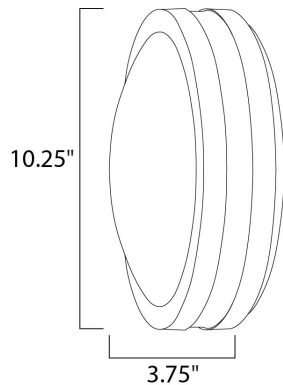

**MEASUREMENTS**

DIMENSION : 10.25" W x 10.25" H x 3.75" Ext  
 BACK PLATE : 10.25" W x 10.25" H x 5" HCO  
 HANGING WEIGHT : 2.61 lb

**LAMPING**

LUMENS : 1,250 Rated  
 BULB : 1 x 18W Fluorescent G24q-2 Quad T4 CFL , 18W Total  
 BULB INCLUDED : (Included)  
 DIMMABLE : No  
 COLOR\_TEMP : 2700K