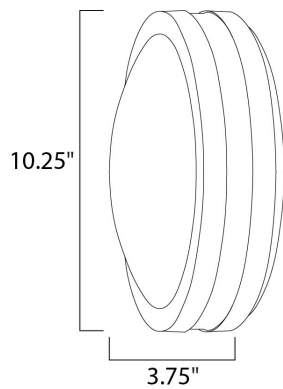

MEASUREMENTS

HANGING WEIGHT :

LAMPING

BULB : W , 0W Total

DIMMABLE : No

FINISHES OPTION

-  Architectural Bronze
-  Platinum

GLASS