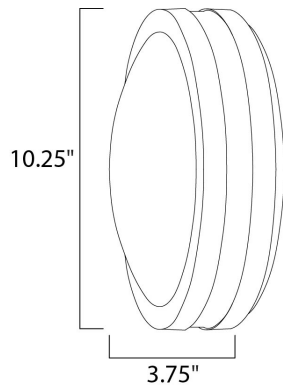

MEASUREMENTS

DIMENSION : 10.25" W x 10.25" H x 3.75" Ext
 BACK PLATE : 10.25" W x 10.25" H x 5" HCO
 HANGING WEIGHT : 2.61 lb

LAMPING

LUMENS : 1,250 Rated
 BULB : 1 x 18W Fluorescent G24q-2 Quad T4 CFL , 18W Total
 BULB INCLUDED : (Included)
 DIMMABLE : No
 COLOR_TEMP : 2700K