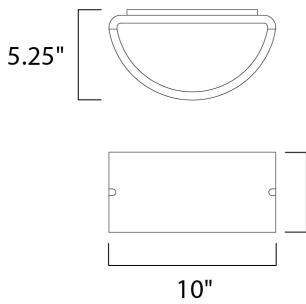

MEASUREMENTS

DIMENSION : 10" W x 4.75" H x 5.25" Ext
 BACK PLATE : 3.75" W x 3.75" H x 2.5" HCO
 HANGING WEIGHT : 2.38 lb

LAMPING

INPUT VOLTAGE : 120V
 LUMENS : 1,355 Rated
 BULB : 1 x 18W Fluorescent GU24 , 18W Total
 BULB INCLUDED : (Included)
 DIMMABLE : No
 CRI : 80+ CRI
 COLOR_TEMP : 2700K