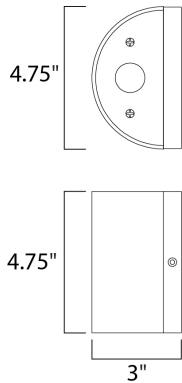

MEASUREMENTS

DIMENSION : 4.75" W x 4.75" H x 3" Ext
 BACK PLATE : 4.75" W x 0.5" H x 2.25" HCO
 HANGING WEIGHT : 2.68 lb

LAMPING

INPUT VOLTAGE : 120V
 LUMENS : 420 Rated
 BULB : 2 x 3W LED PCB Integrated , 6W Total
 BULB INCLUDED : (Integrated)
 DIMMABLE : No
 CRI : 80+ CRI
 COLOR_TEMP : 3000K
 LIGHTING_DIRECTION : Up/Down