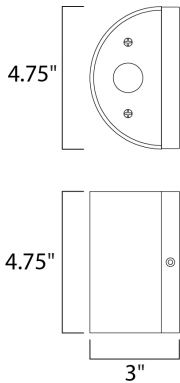

MEASUREMENTS

DIMENSION : 4.75" W x 4.75" H x 3" Ext
 BACK PLATE : 4.75" W x 0.5" H x 2.25" HCO
 HANGING WEIGHT : 2.68 lb

LAMPING

INPUT VOLTAGE : 120V
 LUMENS : 420 Rated
 BULB : 2 x 3W LED PCB Integrated , 6W Total
 BULB INCLUDED : (Integrated)
 DIMMABLE : No
 CRI : 80+ CRI
 COLOR_TEMP : 3000K
 LIGHTING_DIRECTION : Up/Down