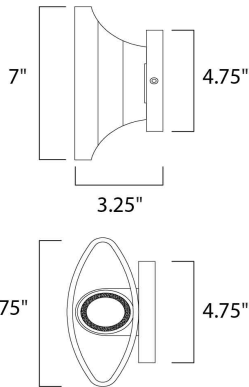

MEASUREMENTS

DIMENSION : 6.75" W x 7" H x 3.25" Ext
 BACK PLATE : 4.75" W x 0.5" H x 3.5" HCO
 HANGING WEIGHT : 2.49 lb

LAMPING

INPUT VOLTAGE : 120V
 LUMENS : 840 Rated
 BULB : 2 x 6W LED PCB Integrated , 12W Total
 BULB INCLUDED : (Integrated)
 DIMMABLE : No
 CRI : 90+ CRI
 COLOR_TEMP : 3000K
 LIGHTING_DIRECTION : Up/Down