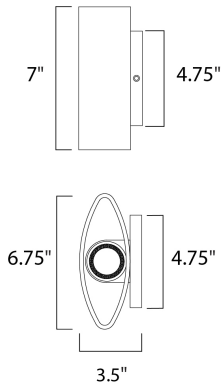

MEASUREMENTS

DIMENSION : 6.75" W x 7" H x 3.5" Ext
 BACK PLATE : 4.75" W x 4.75" H x 3.5" HCO
 HANGING WEIGHT : 3.12 lb

LAMPING

INPUT VOLTAGE : 120V
 LUMENS : 840 Rated
 BULB : 2 x 6W LED PCB Integrated , 12W Total
 BULB INCLUDED : (Integrated)
 DIMMABLE : No
 CRI : 90+ CRI
 COLOR_TEMP : 2700K
 LIGHTING_DIRECTION : Up/Down