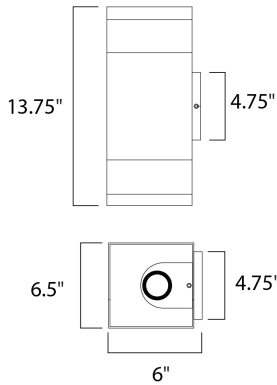

MEASUREMENTS

DIMENSION : 6.5" W x 13.75" H x 6" Ext
 BACK PLATE : 4.75" W x 4.75" H x 6.75" HCO
 HANGING WEIGHT : 4.18 lb

LAMPING

INPUT VOLTAGE : 120V
 LUMENS : 1,540 Rated
 BULB : 2 x 11W LED PCB Integrated , 22W Total
 BULB INCLUDED : (Integrated)
 DIMMABLE : No
 CRI : 90+ CRI
 COLOR_TEMP : 3000K
 LIGHTING_DIRECTION : Up/Down