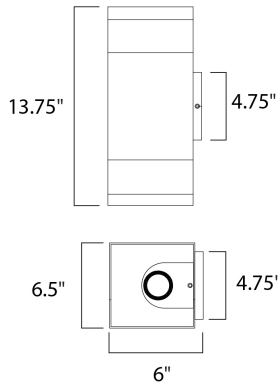

MEASUREMENTS

DIMENSION : 6.5" W x 13.75" H x 6" Ext
 BACK PLATE : 4.75" W x 4.75" H x 6.75" HCO
 HANGING WEIGHT : 4.18 lb

LAMPING

INPUT VOLTAGE : 120V
 LUMENS : 1,540 Rated
 BULB : 2 x 11W LED PCB Integrated , 22W Total
 BULB INCLUDED : (Integrated)
 DIMMABLE : No
 CRI : 90+ CRI
 COLOR_TEMP : 3000K
 LIGHTING_DIRECTION : Up/Down