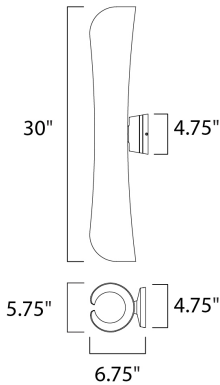

PRODUCT DESCRIPTION

Softly rolled aluminum does not quite meet at the center, leaving an opening to allow light to escape from its top and bottom, visible all along its center. The scroll series comes in our Architectural Bronze finish with a white interior to better reflect light and create an interesting light pattern on the wall. Suitable for both indoor and outdoor applications.

MEASUREMENTS

DIMENSION : 5.75" W x 30" H x 6.75" Ext
 BACK PLATE : 4.75" W x 4.75" H x 15" HCO
 HANGING WEIGHT : 7.15 lb

LAMPING

INPUT VOLTAGE : 120V
 LUMENS : 1,540 Rated
 BULB : 2 x 11W LED PCB Integrated , 22W Total
 BULB INCLUDED : (Integrated)
 DIMMABLE : No
 CRI : 90+ CRI
 COLOR_TEMP : 3000K
 LIGHTING_DIRECTION : Up/Down