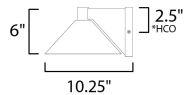

LAMPING

INPUT VOLTAGE : 120V
LUMENS : 452 Rated (442 Del.)
BULB : 1 x 10W LED PCB Integrated , 10W Total
BULB INCLUDED : (Integrated)
DIMMABLE : Triac CL or ELV
CRI : 90 CRI
COLOR_TEMP : 3000K
LIGHTING_DIRECTION : Down

FINISHES OPTION

- Black (BK)
- Brushed Aluminum (AL)

MATERIAL

Aluminum