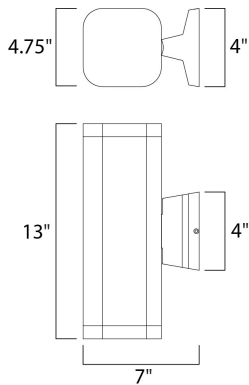

MEASUREMENTS

- DIMENSION : 4.75" W x 13" H x 7" Ext
- BACK PLATE : 4.75" W x 4.75" H x 2.5" HCO
- HANGING WEIGHT : 4.63 lb

LAMPING

- INPUT VOLTAGE : 120V
- LUMENS : 1,540 Rated
- BULB : 2 x 11W LED PCB Integrated , 22W Total
- BULB INCLUDED : (Integrated)
- DIMMABLE : No
- CRI : 80+ CRI
- COLOR_TEMP : 3000K
- LIGHTING_DIRECTION : Up/Down