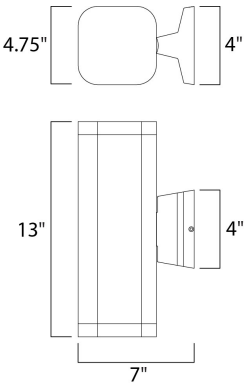

MEASUREMENTS

DIMENSION : 4.75" W x 13" H x 7" Ext
 BACK PLATE : 4.75" W x 4.75" H x 2.5" HCO
 HANGING WEIGHT : 4.63 lb

LAMPING

INPUT VOLTAGE : 120V
 LUMENS : 1,540 Rated
 BULB : 2 x 11W LED PCB Integrated , 22W Total
 BULB INCLUDED : (Integrated)
 DIMMABLE : No
 CRI : 80+ CRI
 COLOR_TEMP : 3000K
 LIGHTING_DIRECTION : Up/Down