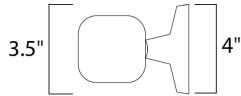

**FINISHES OPTION**

-  Architectural Bronze (ABZ)
-  Brushed Aluminum (AL)

**MATERIAL**

Die Cast Aluminum

**RATINGS**

cETLus  
Wet Location

**ADDITIONAL**

INSTALL UP/DOWN: Any  
OPERATING TEMPERATURE:  
-20°C (-4°F), 40°C (104°F)

**MEASUREMENTS**

DIMENSION : 3.5" W x 10.25" H x 6" Ext  
BACK PLATE : 4.75" W x 2.5" H x 5.25" HCO  
HANGING WEIGHT : 3.53 lb

**LAMPING**

INPUT VOLTAGE : 120V  
LUMENS : 840 Rated  
BULB : 2 x 6W LED PCB Integrated , 12W Total  
BULB INCLUDED : (Integrated)  
DIMMABLE : No  
CRI : 80+ CRI  
COLOR\_TEMP : 3000K  
LIGHTING\_DIRECTION : Up/Down