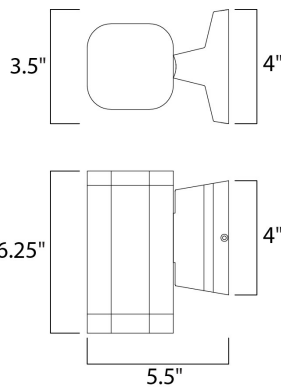

MEASUREMENTS

DIMENSION : 4.75" W x 5.25" H x 6" Ext
 BACK PLATE : 4.75" W x 4.75" H x 2.75" HCO
 HANGING WEIGHT : 3.3 lb

LAMPING

INPUT VOLTAGE : 120V
 LUMENS : 420 Rated
 BULB : 1 x 6W LED PCB Integrated , 6W Total
 BULB INCLUDED : (Integrated)
 DIMMABLE : No
 CRI : 80+ CRI
 COLOR_TEMP : 3000K