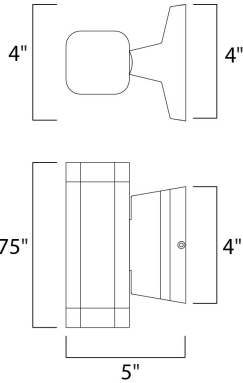

MEASUREMENTS

DIMENSION : 4" W x 6.75" H x 5" Ext
 BACK PLATE : 4.75" W x 4.75" H x 3.5" HCO
 HANGING WEIGHT : 2.01 lb

LAMPING

INPUT VOLTAGE : 120V
 LUMENS : 840 Rated
 BULB : 2 x 6W LED PCB Integrated , 12W Total
 BULB INCLUDED : (Integrated)
 DIMMABLE : No
 CRI : 80+ CRI
 COLOR_TEMP : 3000K
 LIGHTING_DIRECTION : Up/Down