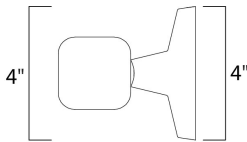

**MEASUREMENTS**

DIMENSION : 4.75" W x 5.25" H x 5" Ext  
 BACK PLATE : 4.75" W x 4.75" H x 2.5" HCO  
 HANGING WEIGHT : 1.53 lb

**LAMPING**

INPUT VOLTAGE : 120V  
 LUMENS : 420 Rated  
 BULB : 1 x 6W LED PCB Integrated , 6W Total  
 BULB INCLUDED : (Integrated)  
 DIMMABLE : No  
 CRI : 80+ CRI  
 COLOR\_TEMP : 3000K