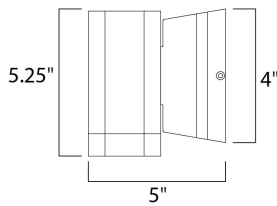

**MEASUREMENTS**

DIMENSION : 4.75" W x 5.25" H x 5" Ext  
 BACK PLATE : 4.75" W x 4.75" H x 2.5" HCO  
 HANGING WEIGHT : 1.53 lb

**LAMPING**

INPUT VOLTAGE : 120V  
 LUMENS : 420 Rated  
 BULB : 1 x 6W LED PCB Integrated , 6W Total  
 BULB INCLUDED : (Integrated)  
 DIMMABLE : No  
 CRI : 80+ CRI  
 COLOR\_TEMP : 3000K