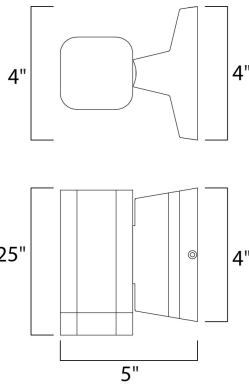

MEASUREMENTS

DIMENSION : 4.75" W x 5.25" H x 5" Ext
 BACK PLATE : 4.75" W x 4.75" H x 2.5" HCO
 HANGING WEIGHT : 1.53 lb

LAMPING

INPUT VOLTAGE : 120V
 LUMENS : 420 Rated
 BULB : 1 x 6W LED PCB Integrated , 6W Total
 BULB INCLUDED : (Integrated)
 DIMMABLE : No
 CRI : 80+ CRI
 COLOR_TEMP : 3000K