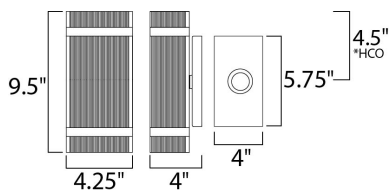

**MEASUREMENTS**

DIMENSION : 4.25" W x 9.5" H x 4" Ext  
 BACK PLATE : 4" W x 5.75" H x 4.5" HCO  
 HANGING WEIGHT : 2.75 lb

**LAMPING**

INPUT VOLTAGE : 120V  
 LUMENS : 1,400 Rated (405 Del.)  
 BULB : 2 x 4.5W LED AC Integrated , 9W Total  
 BULB INCLUDED : (Integrated)  
 DIMMABLE : Triac CL  
 CRI : 80+ CRI  
 COLOR\_TEMP : 3000K  
 LIGHTING\_DIRECTION : Up/Down