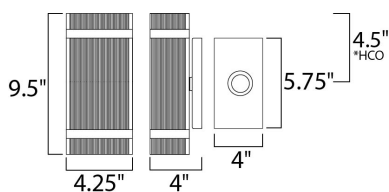

\*height from center of outlet to the top of the fixture

**MEASUREMENTS**

- DIMENSION : 4.25" W x 9.5" H x 4" Ext
- BACK PLATE : 4" W x 5.75" H x 4.5" HCO
- HANGING WEIGHT : 2.75 lb

**LAMPING**

- INPUT VOLTAGE : 120V
- LUMENS : 1,400 Rated (405 Del.)
- BULB : 2 x 4.5W LED AC Integrated , 9W Total
- BULB INCLUDED : (Integrated)
- DIMMABLE : Triac CL
- CRI : 80+ CRI
- COLOR\_TEMP : 3000K
- LIGHTING\_DIRECTION : Up/Down