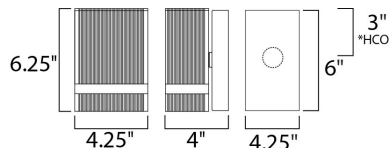

**MEASUREMENTS**

DIMENSION : 4.25" W x 6.25" H x 4" Ext  
 BACK PLATE : 4.25" W x 6" H x 3" HCO  
 HANGING WEIGHT : 2.38 lb

**LAMPING**

INPUT VOLTAGE : 120V  
 LUMENS : 700 Rated (185 Del.)  
 BULB : 1 x 4.5W LED PCB Integrated , 4W Total  
 BULB INCLUDED : (Integrated)  
 DIMMABLE : Triac CL  
 CRI : 80+ CRI  
 COLOR\_TEMP : 3000K  
 LIGHTING\_DIRECTION : Down