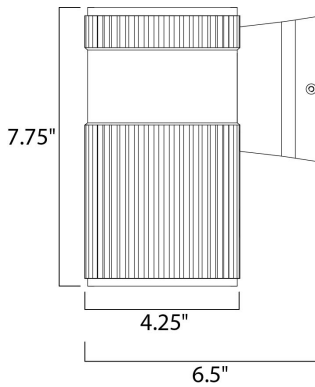

**MEASUREMENTS**

DIMENSION : 4.25" W x 7.75" H x 6.5" Ext  
 BACK PLATE : 4.37" HCO  
 HANGING WEIGHT : 2.87 lb

**LAMPING**

INPUT VOLTAGE : 120V  
 LUMENS : 700 Rated (452 Del.)  
 BULB : 1 x 10W LED PCB , 10W Total  
 BULB INCLUDED : (Included)  
 DIMMABLE : Standard/Lutron® CL or Leviton® LED Recommended  
 CRI : 80+ CRI  
 COLOR\_TEMP : 3000K