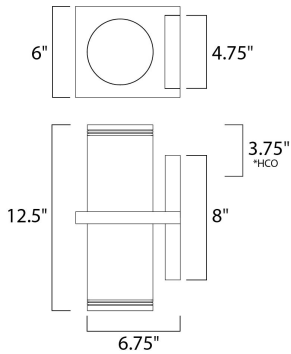

PRODUCT DESCRIPTION

Indirect exterior lighting not only provides illumination where you want but it also highlights the building structure for a beautiful architectural effect. Our collection of up and down lighting fixtures are available in both Architectural Bronze, Black, and Brushed Aluminum.

MEASUREMENTS

DIMENSION : 6" W x 12.5" H
BACK PLATE : 3.86" HCO
HANGING WEIGHT : 6.62 lb

LAMPING

INPUT VOLTAGE : V
LUMENS : 2,100 Rated (600 Del.)
BULB : 2 x 15W LED PCB Integrated , 30W Total
BULB INCLUDED : (Integrated)
DIMMABLE : Triac CL
CRI : 80 CRI
COLOR_TEMP : 3000K
LIGHTING_DIRECTION : Up/Down

FINISHES OPTION

Brushed Aluminum (AL)

RATINGS

Wet Location

ADDITIONAL

INSTALL UP/DOWN: Any
OPERATING TEMPERATURE:
-20°C (-4°F), 40°C (104°F)

PHOTOMETRIC: Report Found Online

Always consult a qualified electrician before installing any lighting product.