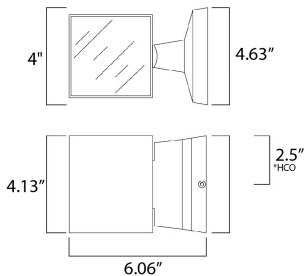

LAMPING

INPUT VOLTAGE : 120V
LUMENS : 720 Rated (279 Del.)
BULB : 2 x 6W LED PCB Integrated , 12W Total
BULB INCLUDED : (Integrated)
DIMMABLE : ELV or Triac CL
CRI : 90+ CRI
COLOR_TEMP : 3000K
LIGHTING_DIRECTION : Up/Down